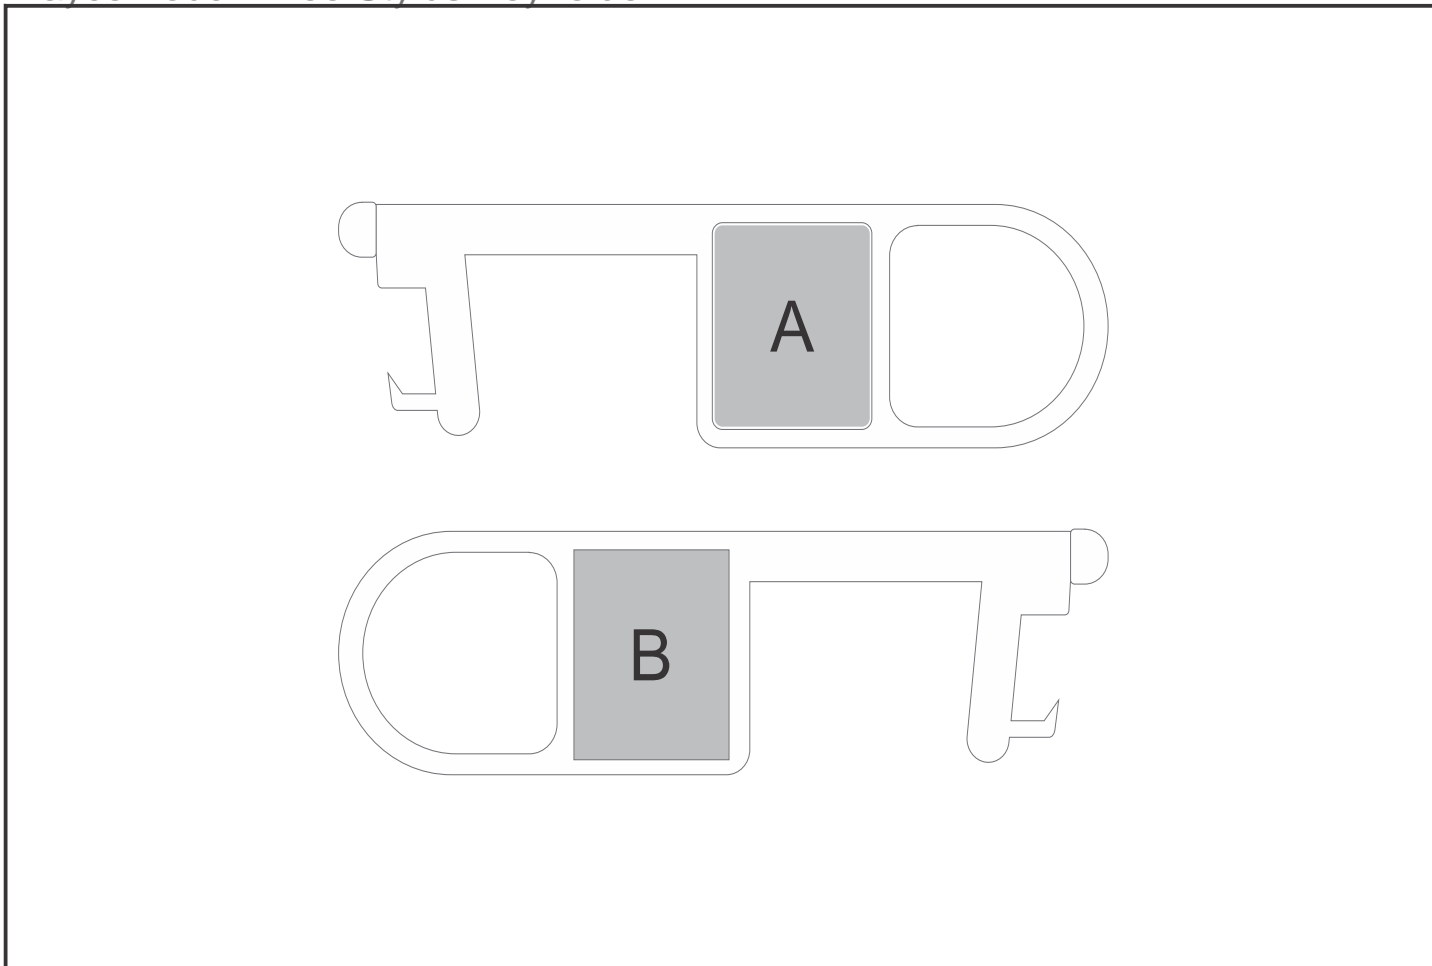

KH-7870

Trayce Touch-Free Stylus Keyholder

Need to know:

- Includes 1-Position Dome Sticker (setup fee applies)

Branding Options:

Position	Branding Method (Branding Code)	No. of Colours	Dimension
A	Digital Dome Sticker (DB)	Full Colour	20mm wide x 24mm high
B	Laser Engraving (LA)	N/A	20mm wide x 20mm high